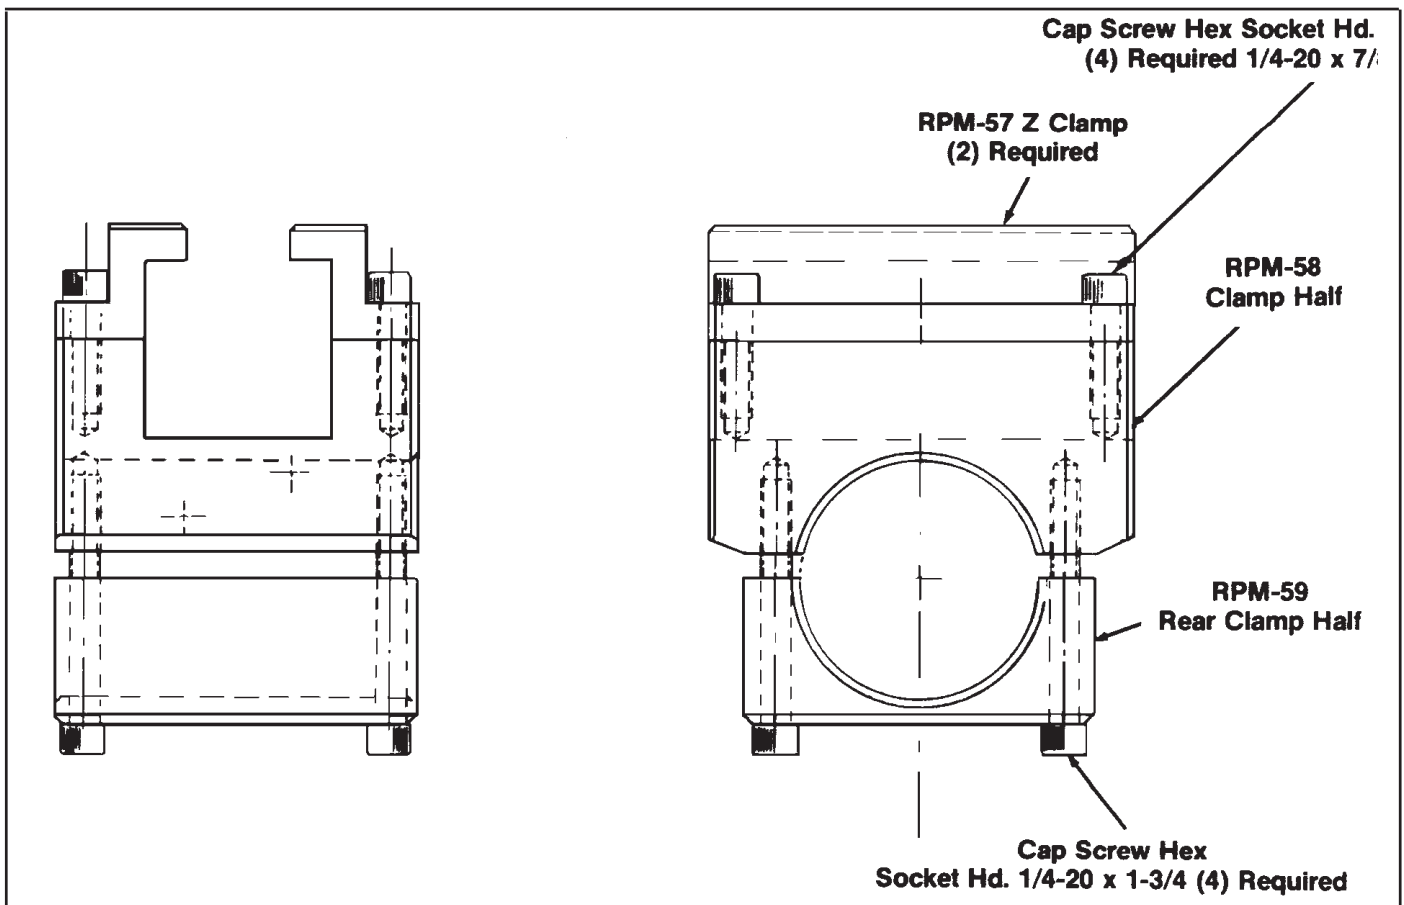

SERVICE INSTRUCTION

AEROBELL™ MOUNTING HARDWARE

<i>Aerobell Mounting Hardware</i>			
Mounting Assy. #	Description	Type of Application	Figure #
RPM-433	Mounting Bracket Assembly	Aerobell Extended Shroud	1
RPM-434	Support and Tube Assembly	Aerobell W/ARCBAR Power Supply	2
RPM-436	Mounting Bracket and Clamp Assembly	Aerobell W/Charged Gun Mounting Post	3

Figure 1: RPM-433 Mounting Bracket Assembly

Figure 2: RPM-434 Support and Tube Assembly

Figure 3: RPM-436 Mounting Bracket and Clamp Assembly

Manufacturing

1910 North Wayne Street
Angola, Indiana 46703-9100
Telephone: 260/665-8800
Fax: 260/665-8516
www.itwransburg.com