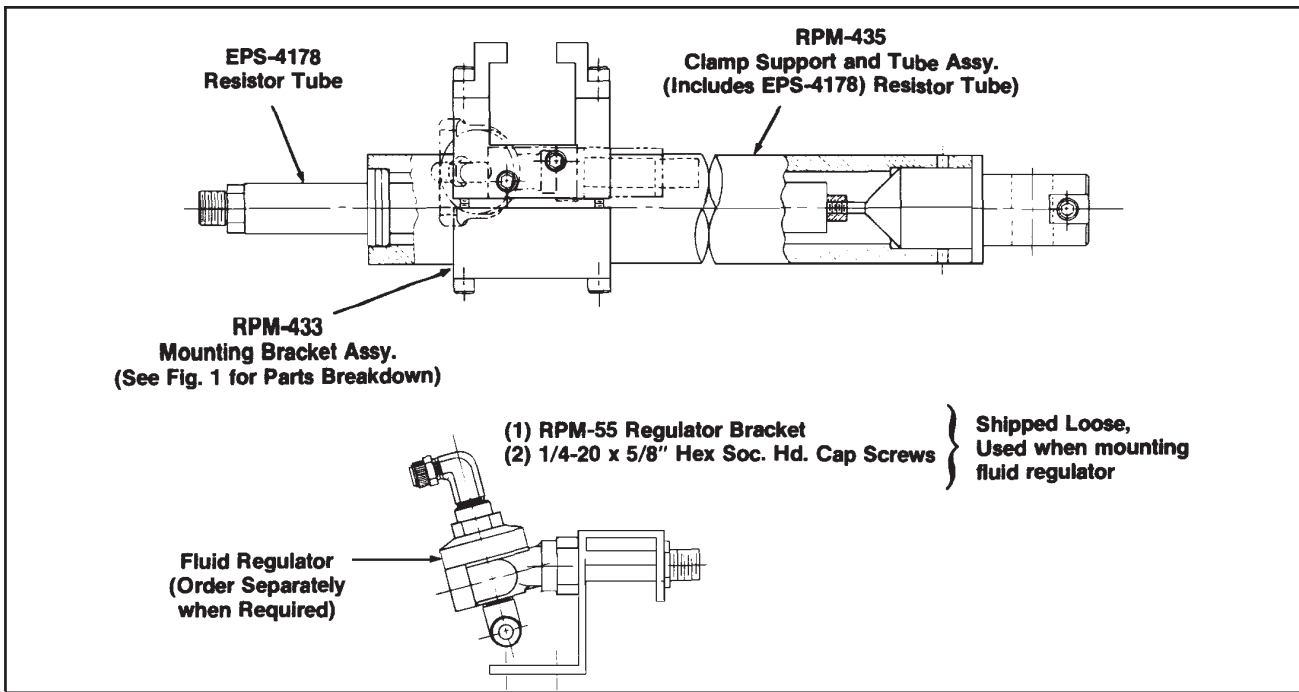

SERVICE INSTRUCTION

AEROBELL™ MOUNTING HARDWARE

<i>Aerobell Mounting Hardware</i>			
Mounting Assy. #	Description	Type of Application	Figure #
RPM-433	Mounting Bracket Assembly	Aerobell Extended Shroud	1
RPM-434	Support and Tube Assembly	Aerobell W/ARCBAR Power Supply	2
RPM-436	Mounting Bracket and Clamp Assembly	Aerobell W/Charged Gun Mounting Post	3

Figure 1: RPM-433 Mounting Bracket Assembly

Figure 2: RPM-434 Support and Tube Assembly

Figure 3: RPM-436 Mounting Bracket and Clamp Assembly

Manufacturing

1910 North Wayne Street
Angola, Indiana 46703-9100
Telephone: 260/665-8800
Fax: 260/665-8516
www.itwransburg.com