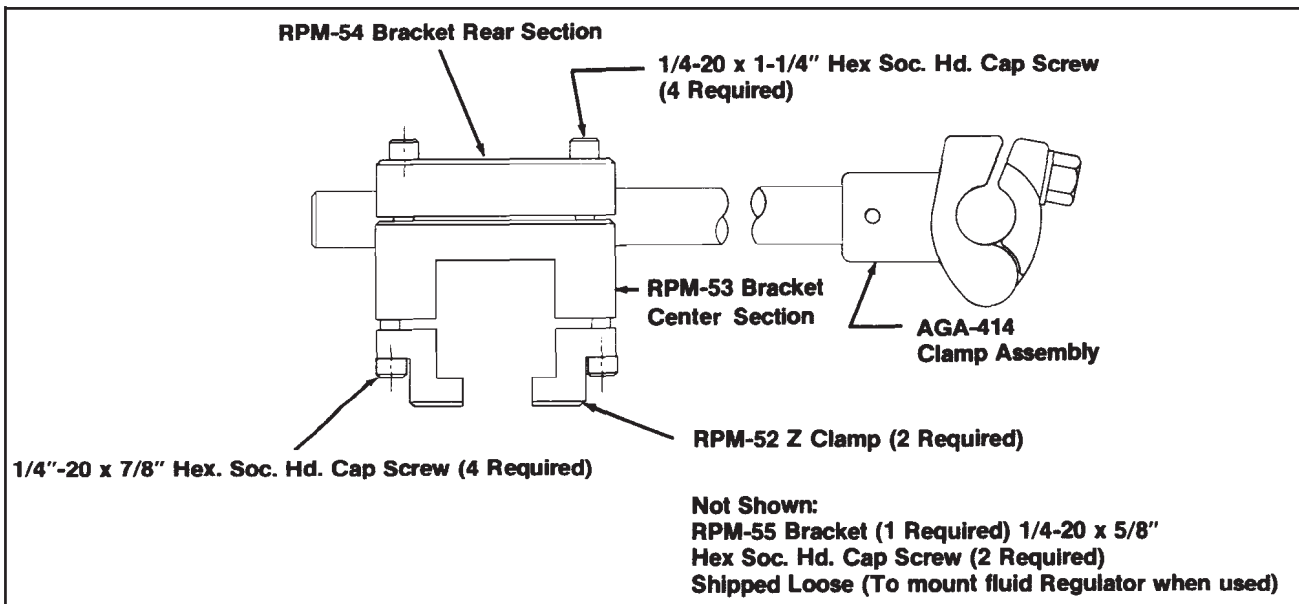

SERVICE INSTRUCTION

AEROBELL™ MOUNTING HARDWARE

<i>Aerobell Mounting Hardware</i>			
Mounting Assy. #	Description	Type of Application	Figure #
RPM-433	Mounting Bracket Assembly	Aerobell Extended Shroud	1
RPM-434	Support and Tube Assembly	Aerobell W/ARCBAR Power Supply	2
RPM-436	Mounting Bracket and Clamp Assembly	Aerobell W/Charged Gun Mounting Post	3

Figure 1: RPM-433 Mounting Bracket Assembly

Figure 2: RPM-434 Support and Tube Assembly

Figure 3: RPM-436 Mounting Bracket and Clamp Assembly

Manufacturing

1910 North Wayne Street
Angola, Indiana 46703-9100
Telephone: 260/665-8800
Fax: 260/665-8516
www.itwransburg.com