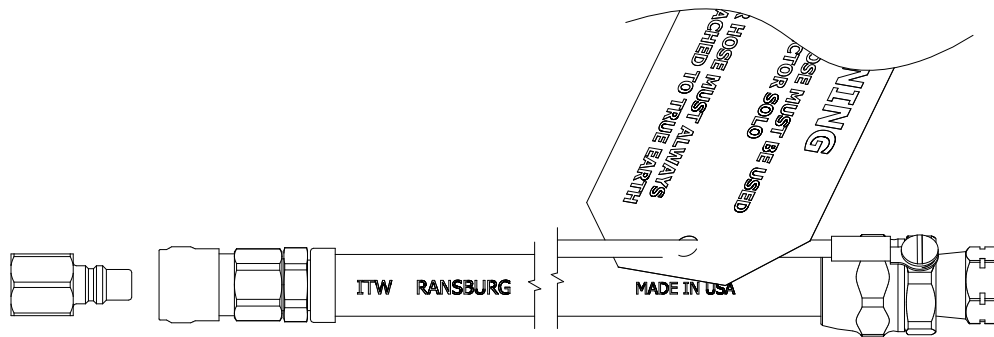

## SERVICE BULLETIN

---

**Bulletin No. 06-09**  
**September 30, 2009**

**To: ITW Ransburg Distributors**

**Subject: Vector Solo Air Hose (P/N 79869-00)**

We are pleased to announce that the Vector Solo Air Hose Quick Disconnect (QD) Stem (P/N 79869-00) is now shipped with the Vector Solo QD air hoses (P/N 79727-11,-16,-21,-31). Please see table below for ordering the air hose with quick disconnect stem.

Part Number	Description
79727-11-SS	10m QD Air Hose (Separate Sales)
79727-16-SS	15m QD Air Hose (Separate Sales)
79727-21-SS	20m QD Air Hose (Separate Sales)
79727-31-SS	30m QD Air Hose (Separate Sales)